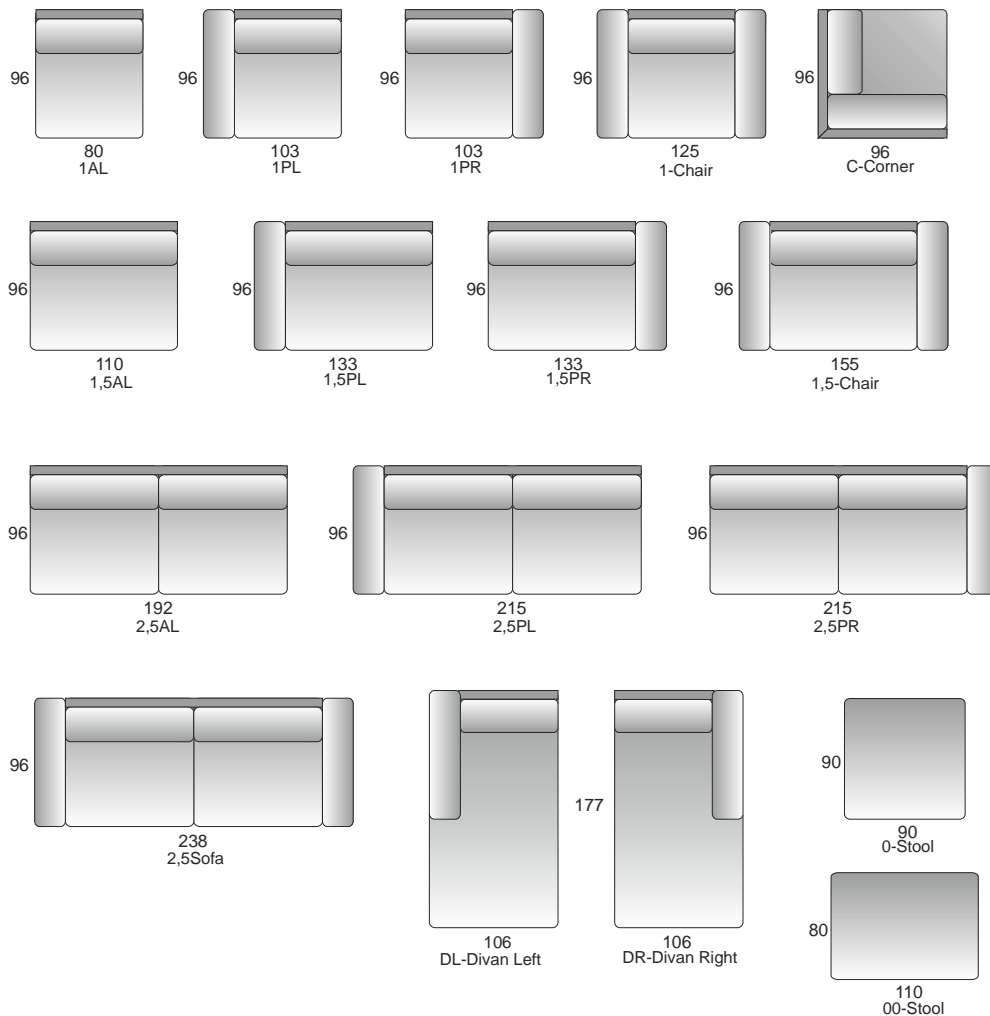

Ventimiglia

Ventimiglia 1,5PL-1,5AL-DR

Ventimiglia

PRODUCT INFORMATION

MEASUREMENTS:*

	1,5 with 1 arm	1,5 AL	Ddivan	ARM
WIDTH	1330	1100	1060	230
HEIGH	820	820	820	590
DEPTH	960	960	1770	940

* Dimensions may be differences +/- 3%, depending on the choice and configuration upholstery

other sizes available below on elements drawigs

STANDARD:

Loose cover model also available with fixed cover. Plastic

legs.

SEAT CUSHIONS: filled in with polyuretahne foam and a layer of crumb foam mixed with silicon.

BACK CUSHIONS: filled in with polyester siliconed fibre.

Small cushions included in the price

1 small cushions - 1 with arm, 1,5 with arm, 1 CHAIR, 1,5 CHAIR, C, D

no small cushions - 1without arm, 1,5 without arm

ELEMENTS:

Ventimiglia

Ventimiglia 1,5PL-1,5AL-DR

Ventimiglia 1,5 Chair

Ventimiglia - decorative stitching